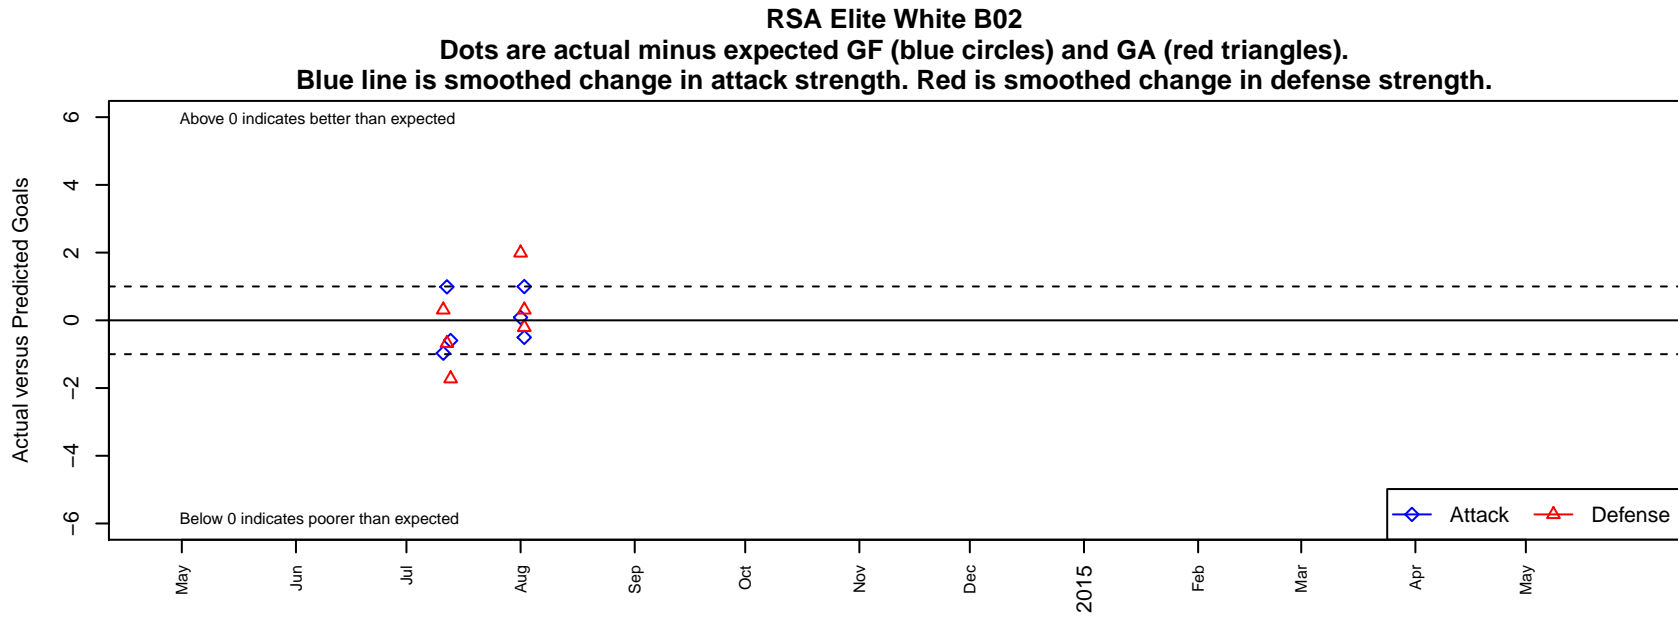

RSA Elite White B02

South Hill SC
Puyallup, WA
B02 total strength=367
attack=0.32 defense=0.15

alt names used:
RAINIER SOCCER ALLIANCE B02 WHITE (W
RSA B02 White

Venues played:
2014 King of the Hill U12
2014 Bend Premier Cup U12B SILVER U12